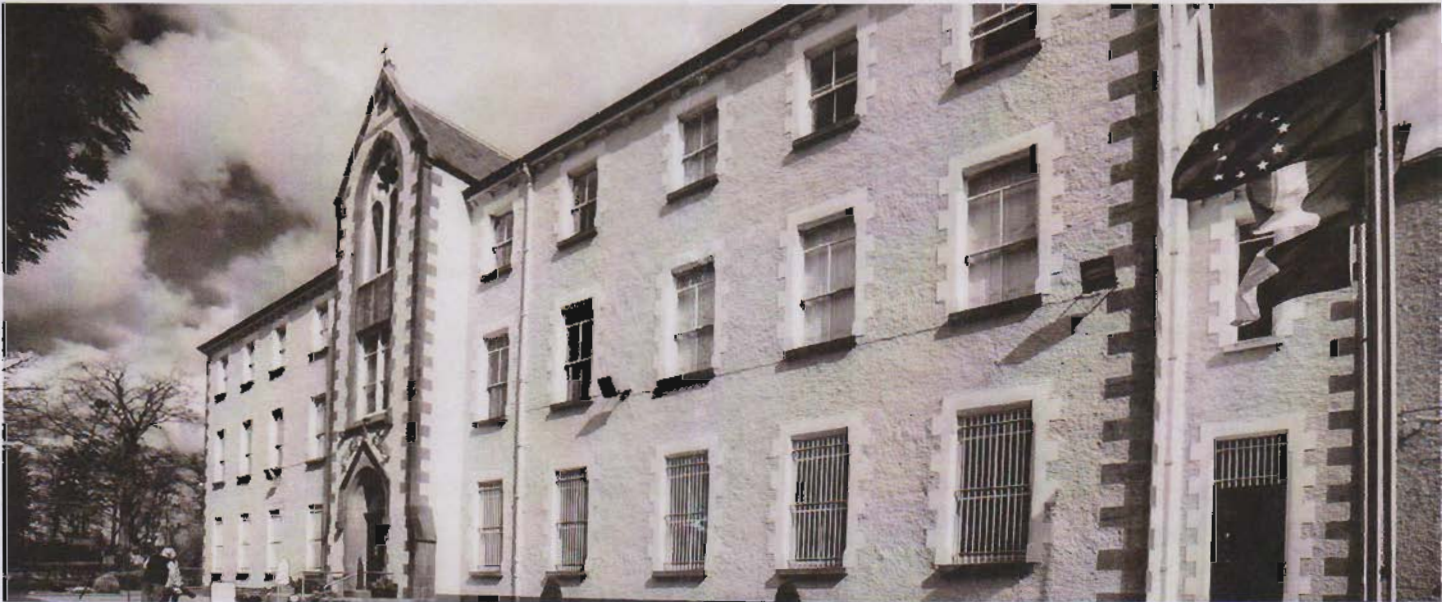

Floor Plan

Photograph Courtesy: Con Brogan, National Monument Division, Department of Arts, Heritage and the Gaeltacht

- Facilities Include**
 Exhibition Galleries 3 floors
 New Outdoor Trench Experience
 Coach and Car park
 Disabled Access
 Craft and Coffee Shop
 Playground & Picnic Area
 Gardens and walkways
 Audio Visual Displays
 Art Gallery
 Guided Tours
 Entertainment Venue